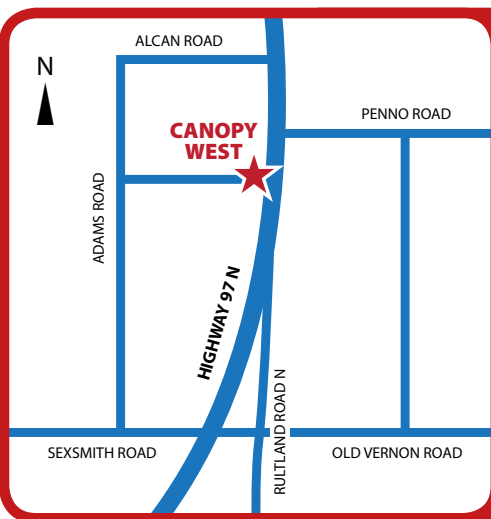

CONTRACTOR RACKS

KARGOMASTER PRO II TRUCK BED RACKS ↑
2" Diameter High Tensile Strength Steel Tubing.
Premium Powdercoat Finish.

GRILLE PACKAGES

PARAMOUNT RESTYLING PACKAGE GRILLE ↑
Billet, stainless steel mesh, ABS, powdercoat or triple nickel chrome plated.

FENDER FLARES

BUSHWACKER POCKET STYLE FENDER FLARES
The bold look of pockets without drilling or cutting!
100% UV protected Dura-Flex® material.

TOOL BOXES

DEEZEE RED LABEL CROSSOVER ↑
Self-centering latch strikers never need adjustments and close tightly no matter how hard you push down.

FLOOR LINERS

WEATHERTECH ALL WEATHER FLOORMATS
Deeply sculpted channels designed to trap water, road salt, mud & sand. Won't curl, crack or harden in sub-zero weather. Protective, non-stick finish. Anti-skid ridges to prevent shifting in vehicle.

LIGHTS

PIAA 9000 SERIES INTENSE WHITE
Radiant white beam with increased output and burns at much cooler temperatures.

HITCHES

CURT EURO MOUNT ↑
Winner SEMA "Best New Product 2010"
Modern European design with permanently attached ball & durable carbide black powder coat finish.

NERF BARS

DEEZEE 5 INCH OVAL NERF BARS ↑
Oval design provides a huge stepping area and burly truck style. Lifetime Warranty.

NEW! CANOPY WEST AUTOMOTIVE!

Visit us in our brand new, full-service automotive repair facility in Kelowna for all your mechanical needs.
Specializing in Diesel Performance & Off Road Products

Private & Commercial Vehicle Inspection Facility

OUT OF PROVINCE OR GOV'T INSPECTIONS
$59.95

CANOPY WEST

4042 Highway 97 N. Kelowna

Phone: 250-491-0600

Toll Free: 888-488-9333

WWW.CANOPYWEST.COM

CANOPY WEST AUTOMOTIVE WINTER TIRE CHANGE OVER SPECIAL $59.95

Also receive 15% OFF the purchase of any new set of Hankook snow tires!